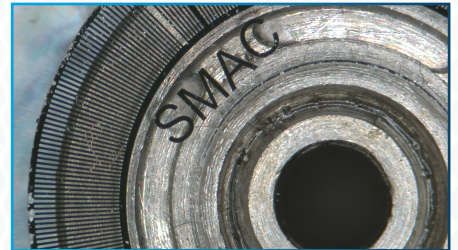

Real-Time Image Stitching

It can generate large-sized mosaic images in a few seconds while moving the stage, which is light, smooth and worry-free! Real-time depth-of-field fusion.

Perfect Color Reproduction

Aven's color processing is capable of a new level of precision, matches the monitor image to the eyepiece view, produces extremely-high color definition.

Macro Lens

Macro Lens

Micro Lens

Micro Lens