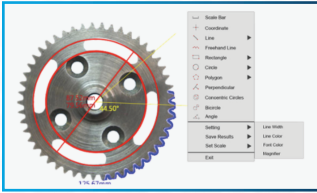

Tools for
Advancing
Innovation

Included
Software
Mosaic 2.1

HDMI, USB
and SD Card
Outputs
Capture & Save
Images Directly
To SD Card

Auto
Focus
Full HD
1080p

60fps
HDMI
30fps
SD Card, PC
and USB

Mighty Cam Pro

Auto Focus HDMI/USB/SD

Aven's Mighty Cam Pro is an all-in-one inspection auto-focus camera. This camera offers both USB and HDMI outputs for inspection from an HD monitor or your PC via the included Mosaic software. This camera features integrated measurement capabilities for measuring without a PC. This camera also features a built-in SD card port for capturing instant high resolution images with no need for a PC.

Integrated Measurement System *No PC Required*

Built in on screen tools provide powerful measurement functions including freehand line, rectangle, polygon, circle, bicircle, angle, point-line distance and much more. Three different length units of millimeter, centimeter and micrometer are provided to meet various measurement requirements in different applications. Simple calibration tool is also included.