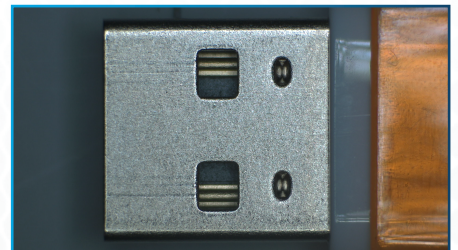

Tools for
Advancing
Innovation

Included
Software
Mosaic 2.1

HDMI, USB
and SD Card
Outputs
Capture & Save
Images Directly
To SD Card

Auto
Focus
Full HD
1080p

60fps
HDMI
30fps
SD Card, PC
and USB

Mighty Cam Pro

Auto Focus HDMI/USB/SD

Aven's Mighty Cam Pro is an all-in-one inspection auto-focus camera. This camera offers both USB and HDMI outputs for inspection from an HD monitor or your PC via the included Mosaic software. This camera features integrated measurement capabilities for measuring without a PC. This camera also features a built-in SD card port for capturing instant high resolution images with no need for a PC.

Integrated Measurement System *No PC Required*

Built in on screen tools provide powerful measurement functions including freehand line, rectangle, polygon, circle, bicircle, angle, point-line distance and much more. Three different length units of millimeter, centimeter and micrometer are provided to meet various measurement requirements in different applications. Simple calibration tool is also included.

Mosaic Software Included

Compatible with Mosaic V2.1 Computational Imaging Software. Fast, efficient and worry-free is the core design concept of Mosaic V2.1 software. It adopts a new image "shooting-processing-measurement-reporting" function, modular design, and integrates various intelligent image processing algorithms. It is dedicated to providing users with more simple operation modes and improve work efficiency in all circumstances.

Real-Time Image Stitching

It can generate large-sized mosaic images in a few seconds while moving the stage, which is light, smooth and worry-free! Real-time depth-of-field fusion.

Perfect Color Reproduction